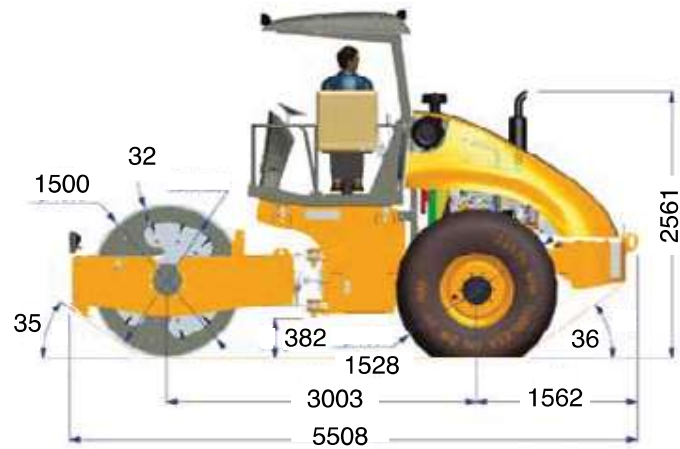

FEATURES

SQUAWKER	REFLECTIVE TAPE	LOCKABLE ISOLATER
EMERGENCY STOP	UHF RADIO	AIR CONDITIONING