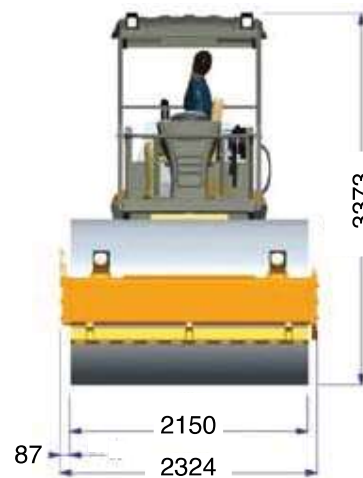

COMPLIANCE

DAILY CHECKLIST	FIRE EXTINGUISHER	REVERSE BEEPER
OPERATOR'S MANUAL	PLANT ASSESSMENT	ROTATING BEACON