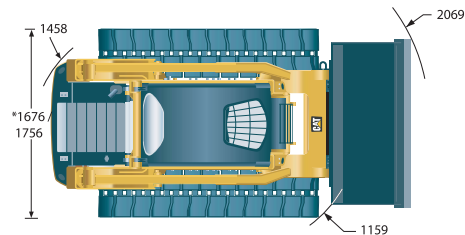

CAT 239D

60HP

DIMENSIONS & RANGE

Overall Length:	3234mm
Overall Width:	1756mm
Overall Height:	2645mm
Overall Weight:	3306kg
Ground Clearance:	195mm

FEATURES

COMPLIANCE

COMPATIBLE WITH

** with 320mm tracks /
with 500mm tracks

Unit: mm