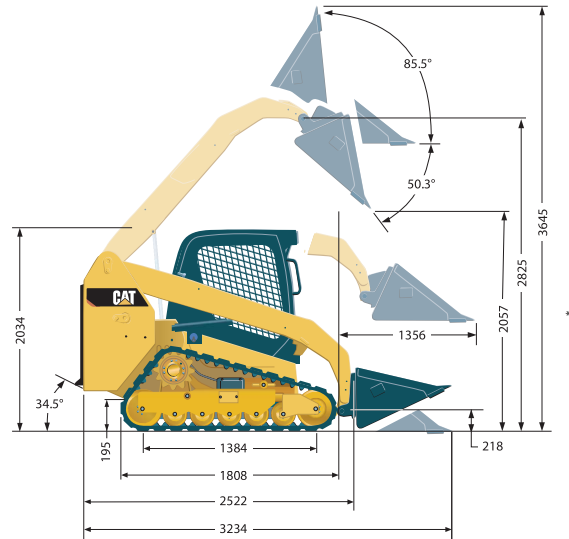

CAT 239D

60HP

DIMENSIONS & RANGE

Overall Length:	3234mm
Overall Width:	1756mm
Overall Height:	2645mm
Overall Weight:	3306kg
Ground Clearance:	195mm

FEATURES

COMPLIANCE

COMPATIBLE WITH

** with 320mm tracks /
with 500mm tracks