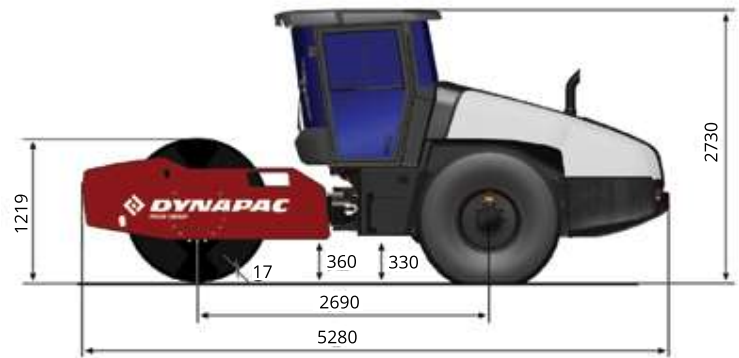

DYNAPAC CA1500PD

7 TONNE PADFOOT ROLLER

DIMENSIONS

Overall Length:	5280mm
Overall Width:	1866mm
Overall Height:	2730mm
Overall Weight:	7150kg
Drum Width:	1676mm
Centrifugal Force:	72Kn - 133Kn

FEATURES

		
SQUAWKER	REFLECTIVE TAPE	LOCKABLE ISOLATER
		
EMERGENCY STOP	UHF RADIO	AIR CONDITIONING