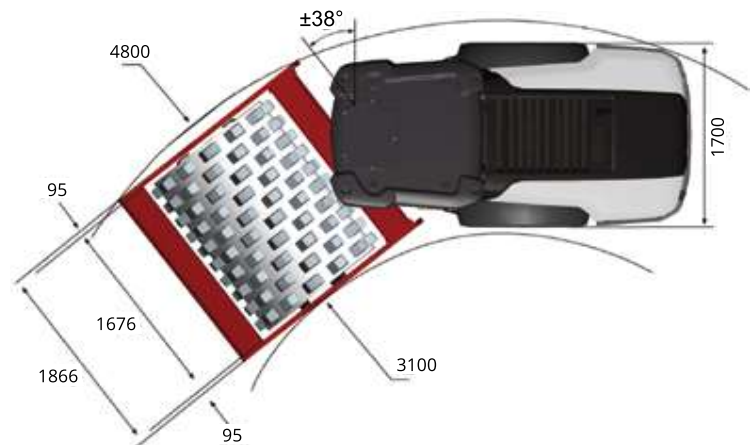

COMPLIANCE

DAILY CHECKLIST	FIRE EXTINGUISHER	REVERSE BEEPER
OPERATOR'S MANUAL	PLANT ASSESSMENT	ROTATING BEACON