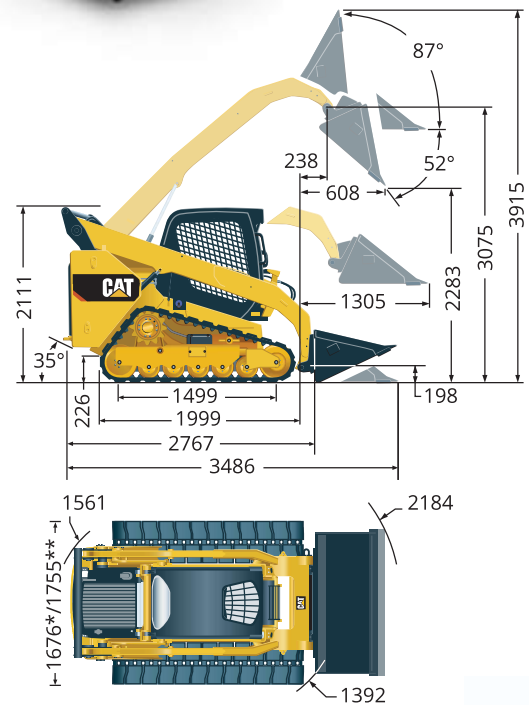

CAT 259D

80HP

DIMENSIONS & RANGE

Overall Length:	3486mm
Overall Width:	1676mm
Overall Height:	2111mm
Operating Weight:	4076kg
Ground Clearance:	226mm

FEATURES

COMPLIANCE

COMPATIBLE WITH

*12.6 in. Tracks **15.7 in. Tracks

Unit: mm