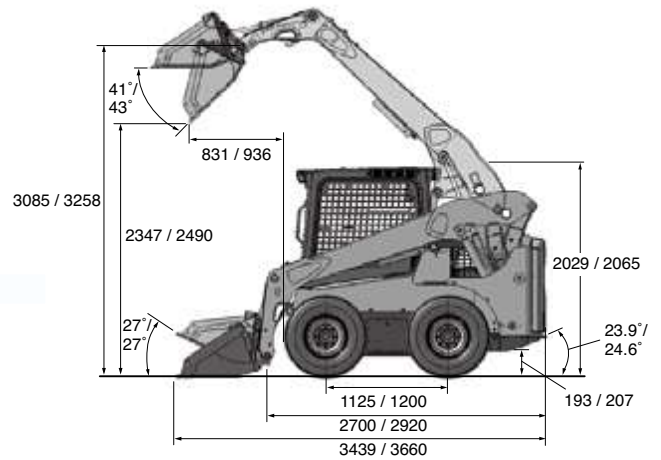

COMPATIBLE WITH