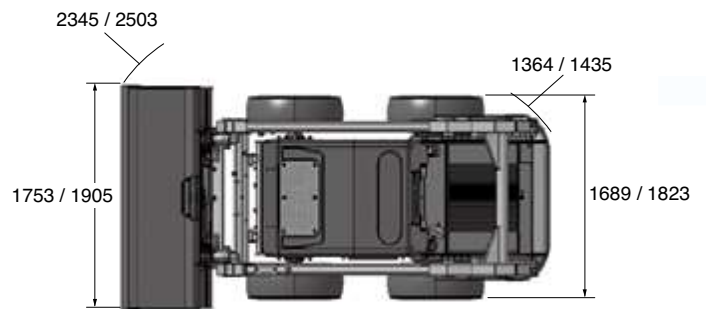

KUBOTA SSV75

75HP

DIMENSIONS & RANGE

Overall Length:	3660mm
Overall Width:	1753mm
Overall Height:	2065mm
Overall Weight:	1495kg

FEATURES

COMPLIANCE

COMPATIBLE WITH

Unit: mm